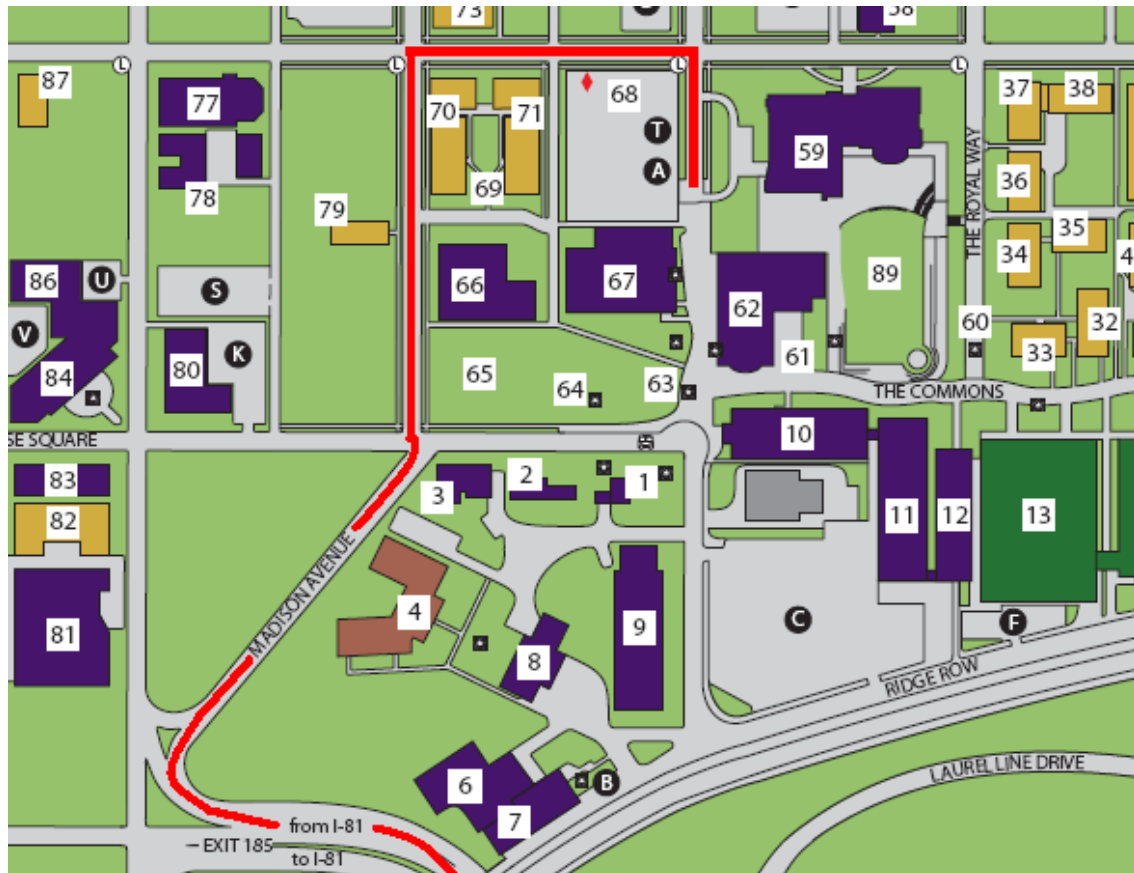

## Directions from I-81 EXIT 185 (President Biden Expressway)

Follow signs to campus (on right). Before the first traffic signal, turn sharply right onto Madison Ave. Proceed 2 blocks and turn right at the light onto Mulberry St. After 1 block, turn right into the main entrance (level 2) of the Parking and Public Safety Pavilion (Building 68 in the map below), 820 Mulberry St., Scranton, PA 18510.

### GPS Address of Parking Pavilion:

820 Mulberry Street, Scranton, PA 18510

The red path in the image below marks the directions as explained above.

The Integration Bee will be in the DeNaples Center which is building 59 and across from the Parking and Public Safety Pavilion (building 68 below).