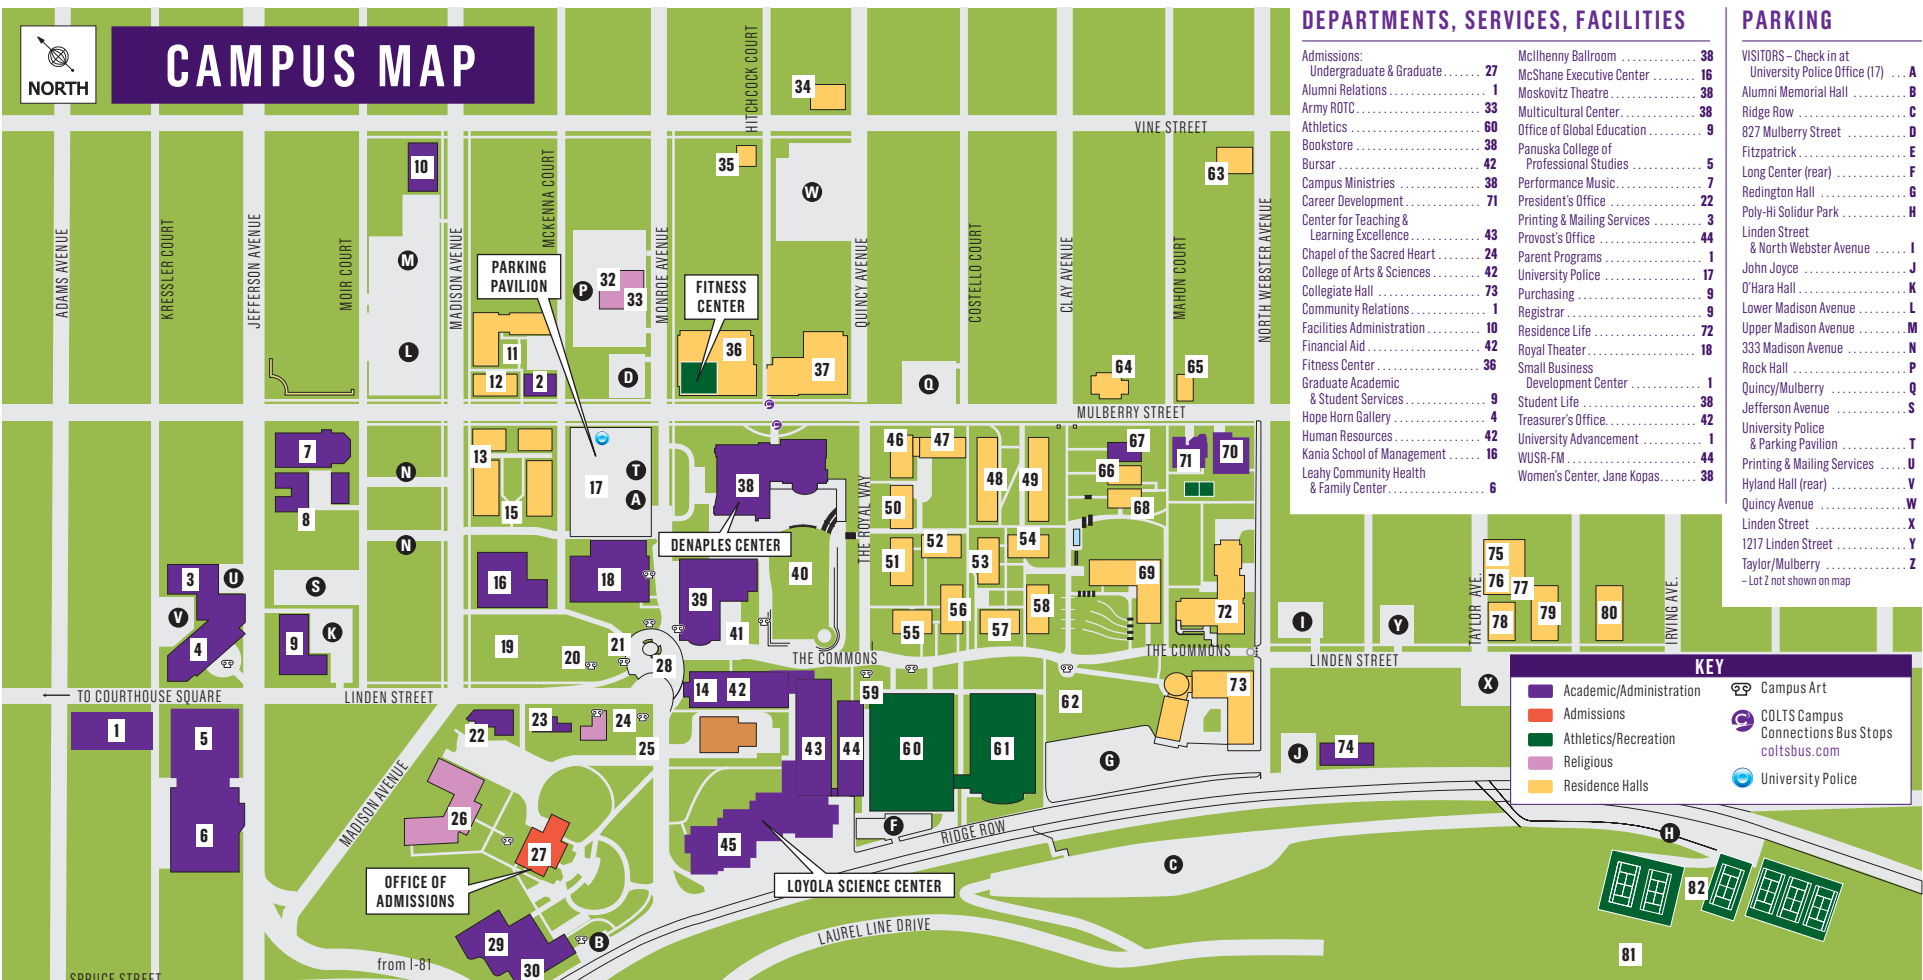

CAMPUS MAP

DEPARTMENTS, SERVICES, FACILITIES

Admissions: Undergraduate & Graduate	27	McHenny Ballroom	38
Alumni Relations	1	McShane Executive Center	16
Army ROTC	33	Moskovitz Theatre	38
Athletics	60	Multicultural Center	38
Bookstore	38	Office of Global Education	9
Bursar	42	Panaska College of Professional Studies	5
Campus Ministries	38	Performance Music	7
Career Development	71	President's Office	2
Center for Teaching & Learning Excellence	43	Printing & Mailing Services	3
Chapel of the Sacred Heart	24	Provost's Office	44
College of Arts & Sciences	42	Parent Programs	1
Collegiate Hall	73	University Police	17
Community Relations	1	Purchasing	9
Facilities Administration	10	Registrar	9
Financial Aid	42	Residence Life	72
Fitness Center	36	Royal Theater	18
Graduate Academic & Student Services	9	Small Business Development Center	1
Hope Horn Gallery	4	Student Life	38
Human Resources	42	Treasurer's Office	42
Kania School of Management	16	University Advancement	1
Leahy Community Health & Family Center	6	WUSR-FM	44
		Women's Center, Jane Kopas	38

PARKING

VISITORS - Check in at University Police Office (17)	A
Alumni Memorial Hall	B
Ridge Row	C
827 Mulberry Street	D
Fitzpatrick	E
Long Center (rear)	F
Redington Hall	G
Poly-Hi Solidur Park	H
Linden Street & North Webster Avenue	I
John Joyce	J
O'Hara Hall	K
Lower Madison Avenue	L
Upper Madison Avenue	M
333 Madison Avenue	N
Rock Hall	P
Quincy/Mulberry	Q
Jefferson Avenue	S
University Police & Parking Pavilion	T
Printing & Mailing Services	U
Hyland Hall (rear)	V
Quincy Avenue	W
Linden Street	X
1217 Linden Street	Y
Taylor/Mulberry	Z