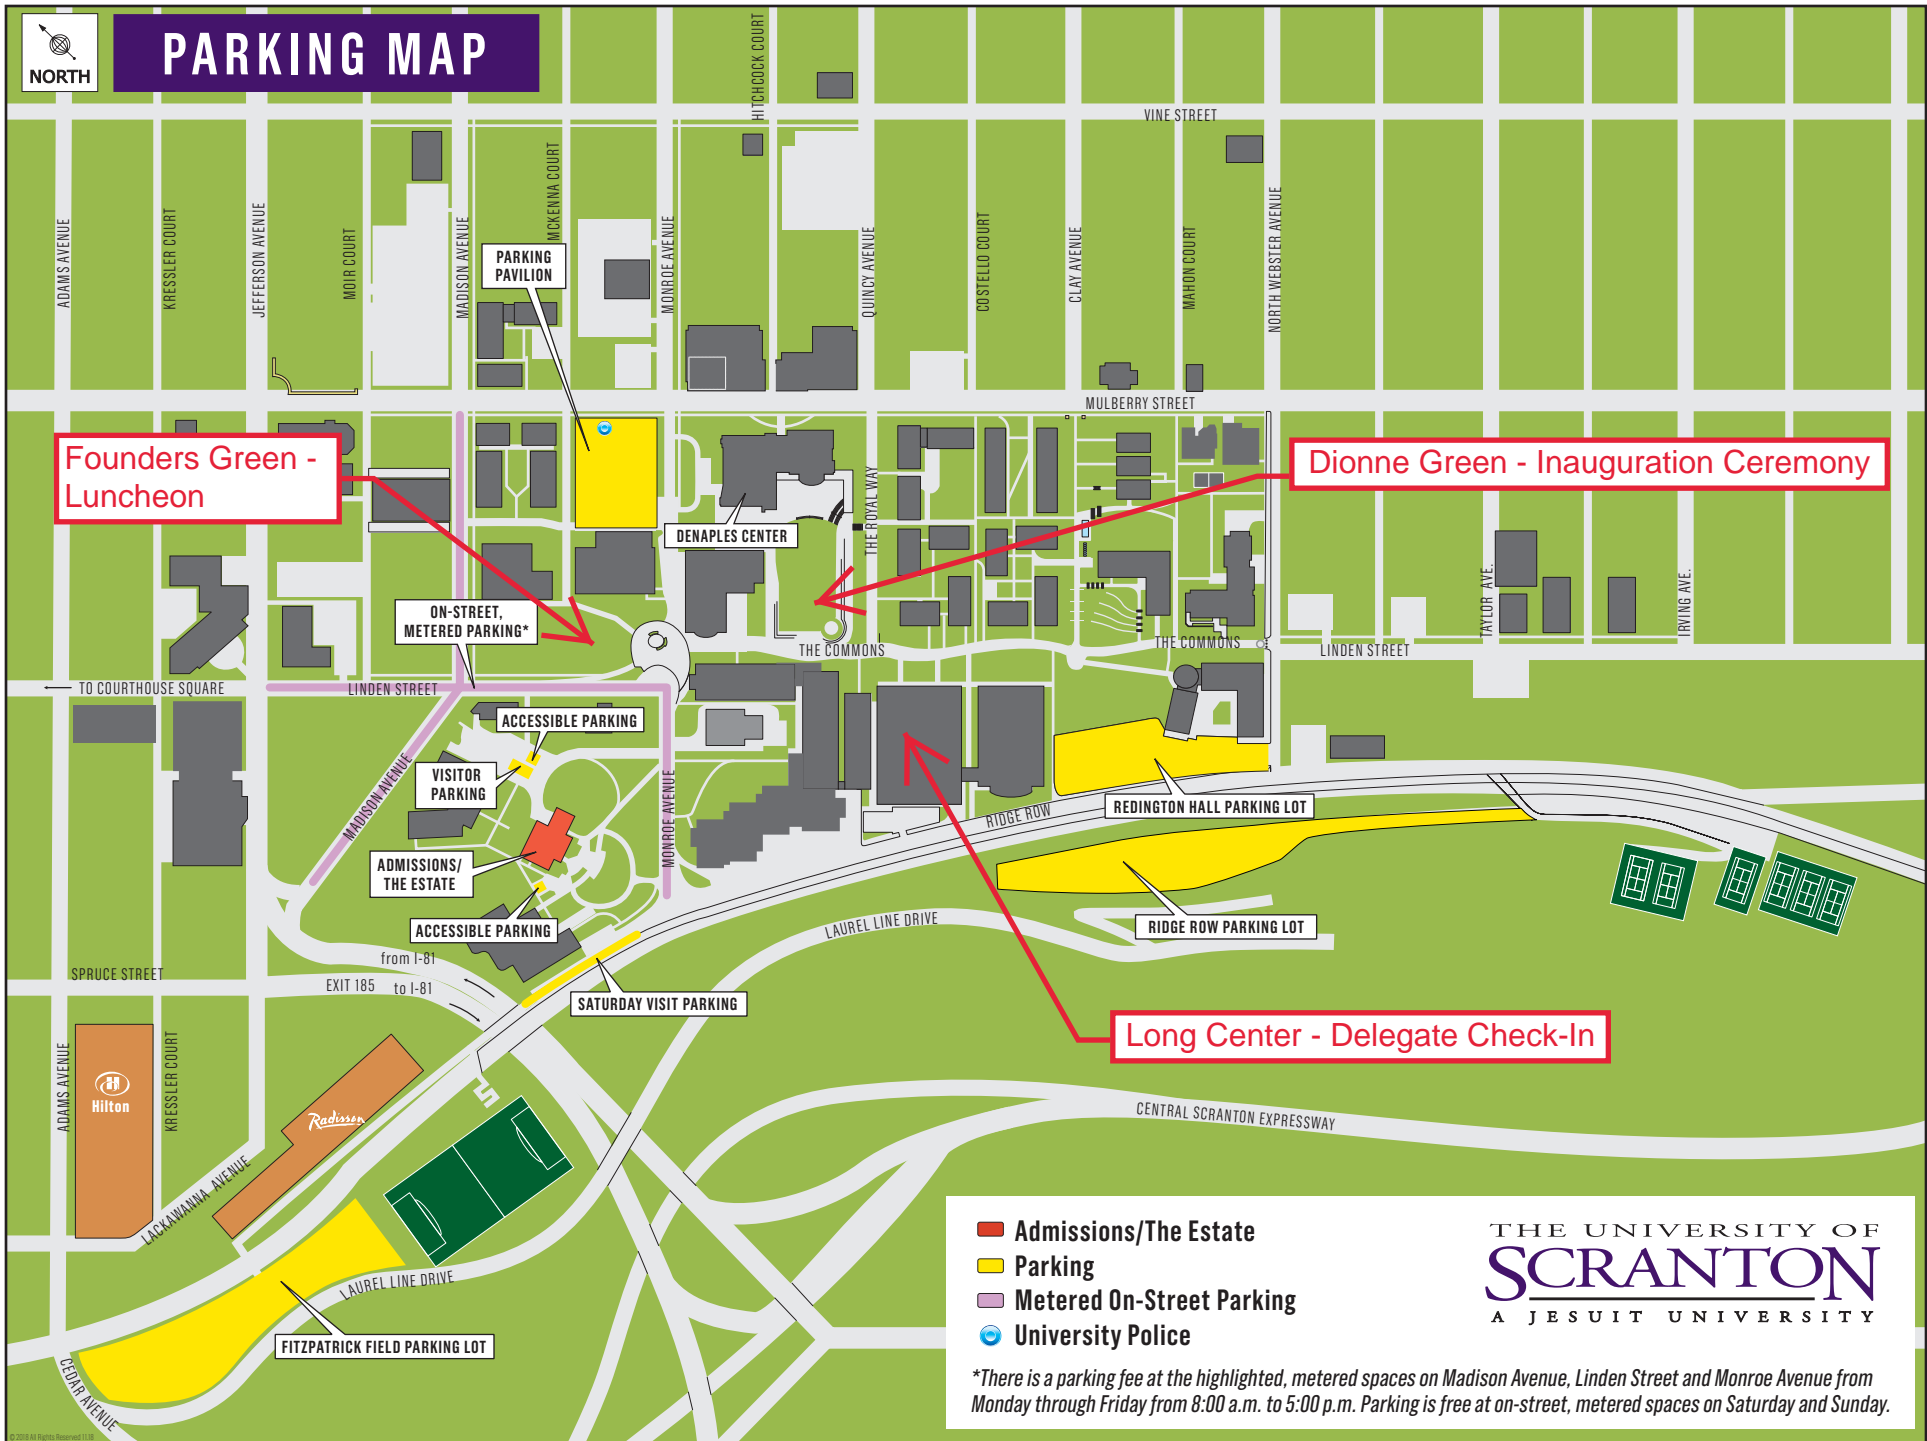

# PARKING MAP

Founders Green - Luncheon

Dionne Green - Inauguration Ceremony

Long Center - Delegate Check-In

- Admissions/The Estate
- Parking
- Metered On-Street Parking
- University Police

THE UNIVERSITY OF  
**SCRANTON**  
 A JESUIT UNIVERSITY

\*There is a parking fee at the highlighted, metered spaces on Madison Avenue, Linden Street and Monroe Avenue from Monday through Friday from 8:00 a.m. to 5:00 p.m. Parking is free on Saturday and Sunday.