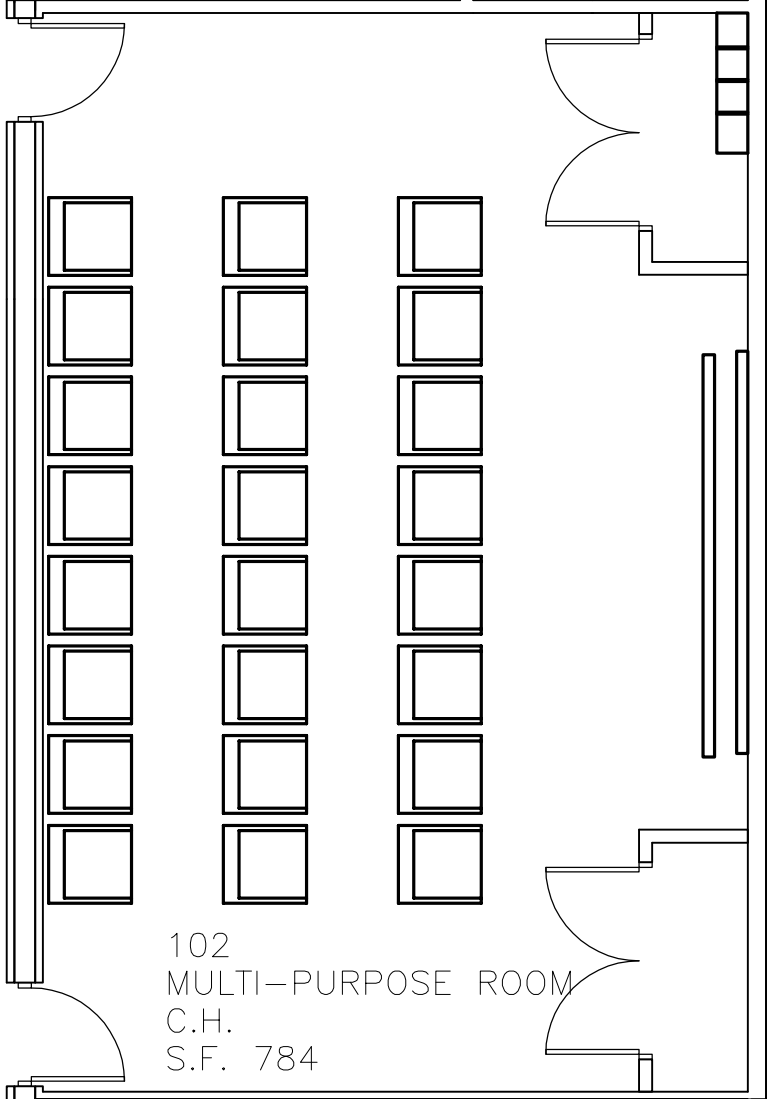

Disabled Accessible: Yes

Specifications:

- Access by Royal Card
- Requests during the school year need to be directed to Residence Life for approval
- 24 comfortable chairs with removal tablet arms
- 12 chairs
- Six - 5 ft. long tables
- Ceiling mounted projector and screen
- White board
- DVD/VCR unit
- Internet access
- Teleconferencing capable – a call needs to be placed to OIT confirming connection at least one week in advance.

Building Code: CON

Room Code: 102

CORR.
114B

GE

VENDING
114F

COMMS./