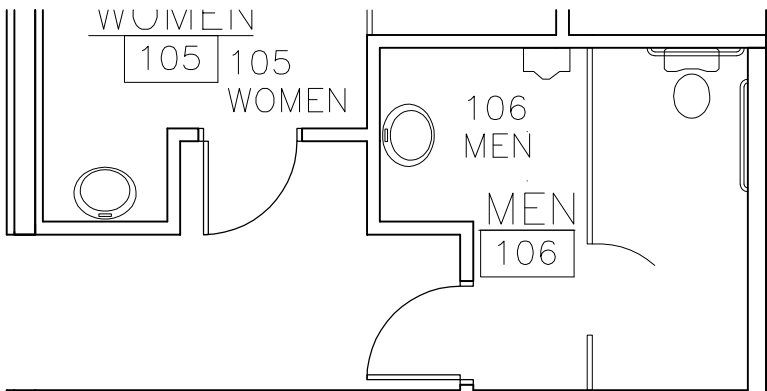

CORR.
114B

GE

VENDING
114F

COMMS./